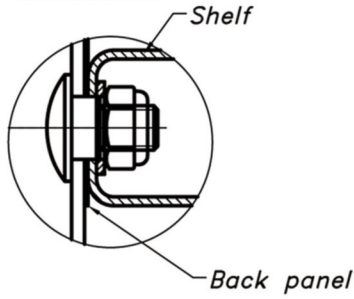

# 20lb Bottle Cage CEC-20-12

12	Square neck bolt		19	Steel
11	Leveller		4	Steel
10	Trellis			Steel thickness 13 Ga
9	Backing			Steel sheet thickness 11 Ga
8	Framed stile - angle bar 2"x2"	4		Steel sheet thickness 11 Ga
7	Puck lock	1		Steel sheet thickness 11 Ga
6	Solid shelf 44w x 30 d	2		Steel galvanned sheet thickness 13 Ga
5	Hook	4		Round bar, Ø0.472"
4	Back panel 44w x 51 13/32 h	1		Steel sheet thickness 21 Ga
3	Top panel 44w x 30 d	1		Steel sheet thickness 21 Ga
2	Sign bar 44w	1		Steel sheet thickness 13 Ga
1	Sheet hinge		3	Steel
ITEM	DESCRIPTION	PART No.	QTY	MATERIAL

Back panel not extend past lowest shelf

Plate Base Leveller  
Quantity: 04 pcs

*B-B*  
Bolt for center back panel  
Quantity: 03 pcs

Toll Free 1-866-737-8900  
www.PostGuard.com

Toll Free 1-800-756-3537  
www.Sureguard.ca