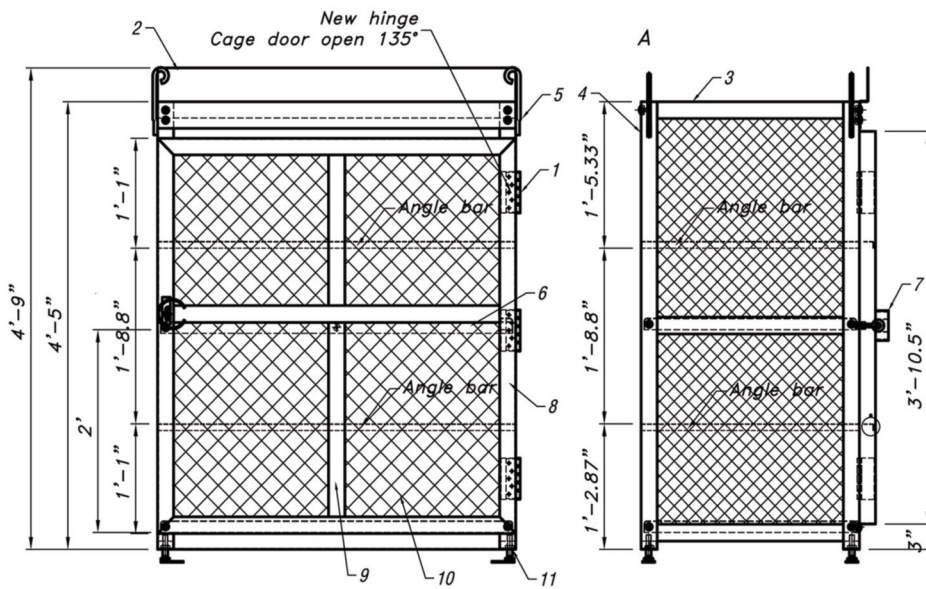

# 20lb Bottle Cage CEC-20-12

12	Square neck bolt		19	Steel
11	Leveller		4	Steel
10	Trellis			Steel thickness 13 Ga
9	Backing			Steel sheet thickness 11 Ga
8	Framed stile - angle bar 2"x2"	4		Steel sheet thickness 11 Ga
7	Puck lock	1		Steel sheet thickness 11 Ga
6	Solid shelf 44w x 30 d	2		Steel galvanned sheet thickness 13 Ga
5	Hook	4		Round bar, Ø0.472"
4	Back panel 44w x 51 13/32 h	1		Steel sheet thickness 21 Ga
3	Top panel 44w x 30 d	1		Steel sheet thickness 21 Ga
2	Sign bar 44w	1		Steel sheet thickness 13 Ga
1	Sheet hinge		3	Steel
ITEM	DESCRIPTION	PART No.	QTY	MATERIAL

Back panel not extend past lowest shelf

Plate Base Leveller  
Quantity: 04 pcs

*B-B*  
Bolt for center back panel  
Quantity: 03 pcs

Toll Free 1-866-737-8900  
www.PostGuard.com

Toll Free 1-800-756-3537  
www.Sureguard.ca