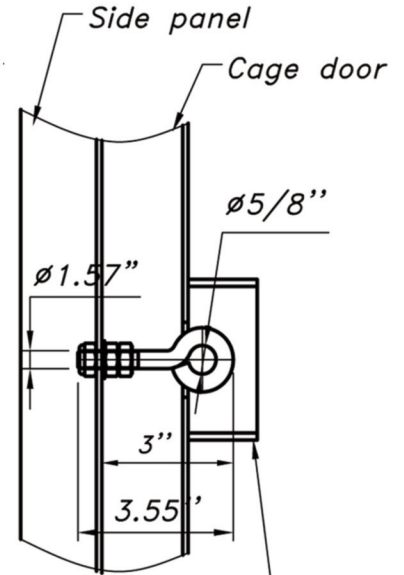

# 20lb Bottle Cage CEC-20-12

12	Square neck bolt		19	Steel
11	Leveller		4	Steel
10	Trellis			Steel thickness 13 Ga
9	Backing			Steel sheet thickness 11 Ga
8	Framed stile - angle bar 2"x2"	4		Steel sheet thickness 11 Ga
7	Puck lock	1		Steel sheet thickness 11 Ga
6	Solid shelf 44w x 30 d	2		Steel galvanned sheet thickness 13 Ga
5	Hook	4		Round bar, Ø0.472"
4	Back panel 44w x 51 13/32 h	1		Steel sheet thickness 21 Ga
3	Top panel 44w x 30 d	1		Steel sheet thickness 21 Ga
2	Sign bar 44w	1		Steel sheet thickness 13 Ga
1	Sheet hinge		3	Steel
ITEM	DESCRIPTION	PART No.	QTY	MATERIAL

Back panel not extend past lowest shelf

Plate Base Leveller  
Quantity: 04 pcs

*B-B*  
Bolt for center back panel  
Quantity: 03 pcs

Toll Free 1-866-737-8900  
www.PostGuard.com

Toll Free 1-800-756-3537  
www.Sureguard.ca