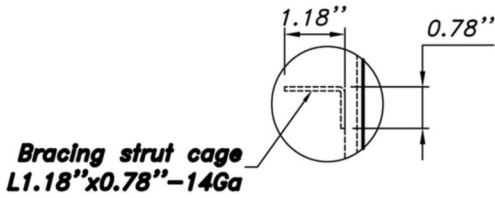

# 20lb Bottle Cage CEC-20-12

12	Square neck bolt		19	Steel
11	Leveller		4	Steel
10	Trellis			Steel thickness 13 Ga
9	Backing			Steel sheet thickness 11 Ga
8	Framed stile - angle bar 2"x2"	4		Steel sheet thickness 11 Ga
7	Puck lock	1		Steel sheet thickness 11 Ga
6	Solid shelf 44w x 30 d	2		Steel galvanned sheet thickness 13 Ga
5	Hook	4		Round bar, Ø0.472"
4	Back panel 44w x 51 13/32 h	1		Steel sheet thickness 21 Ga
3	Top panel 44w x 30 d	1		Steel sheet thickness 21 Ga
2	Sign bar 44w	1		Steel sheet thickness 13 Ga
1	Sheet hinge		3	Steel
ITEM	DESCRIPTION	PART No.	QTY	MATERIAL

Back panel not extend past lowest shelf

Plate Base Leveller  
Quantity: 04 pcs

*B-B*  
Bolt for center back panel  
Quantity: 03 pcs

Toll Free 1-866-737-8900  
www.PostGuard.com

Toll Free 1-800-756-3537  
www.Sureguard.ca