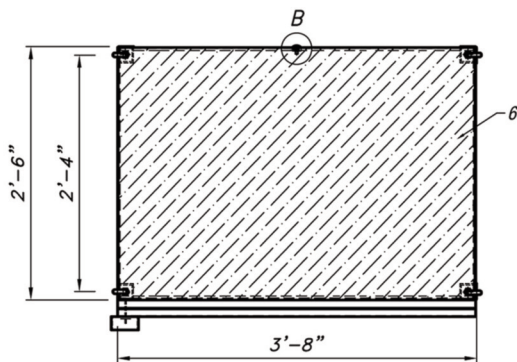

# 20lb Bottle Cage CEC-20-12

12	Square neck bolt		19	Steel
11	Leveller		4	Steel
10	Trellis			Steel thickness 13 Ga
9	Backing			Steel sheet thickness 11 Ga
8	Framed stile - angle bar 2"x2"	4		Steel sheet thickness 11 Ga
7	Puck lock	1		Steel sheet thickness 11 Ga
6	Solid shelf 44w x 30 d	2		Steel galvanned sheet thickness 13 Ga
5	Hook	4		Round bar, Ø0.472"
4	Back panel 44w x 51 13/32 h	1		Steel sheet thickness 21 Ga
3	Top panel 44w x 30 d	1		Steel sheet thickness 21 Ga
2	Sign bar 44w	1		Steel sheet thickness 13 Ga
1	Sheet hinge		3	Steel
ITEM	DESCRIPTION	PART No.	QTY	MATERIAL