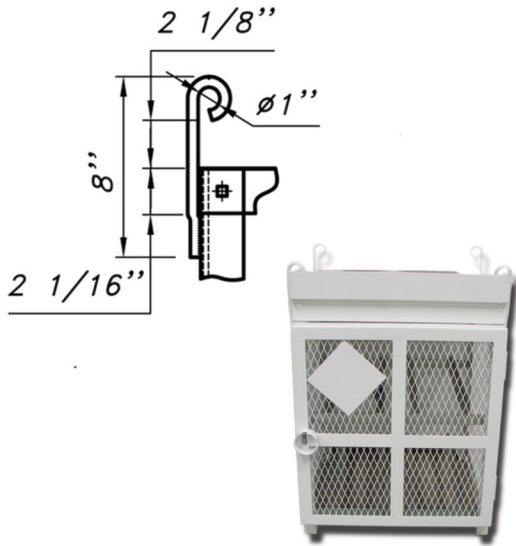

# 20lb Bottle Cage CEC-20-12

12	Square neck bolt		19	Steel
11	Leveller		4	Steel
10	Trellis			Steel thickness 13 Ga
9	Backing			Steel sheet thickness 11 Ga
8	Framed stile - angle bar 2"x2"	4		Steel sheet thickness 11 Ga
7	Puck lock	1		Steel sheet thickness 11 Ga
6	Solid shelf 44w x 30 d	2		Steel galvanned sheet thickness 13 Ga
5	Hook	4		Round bar, Ø0.472"
4	Back panel 44w x 51 13/32 h	1		Steel sheet thickness 21 Ga
3	Top panel 44w x 30 d	1		Steel sheet thickness 21 Ga
2	Sign bar 44w	1		Steel sheet thickness 13 Ga
1	Sheet hinge		3	Steel
ITEM	DESCRIPTION	PART No.	QTY	MATERIAL

Back panel not extend past lowest shelf

Plate Base Leveller  
Quantity: 04 pcs

*B-B*  
Bolt for center back panel  
Quantity: 03 pcs

Toll Free 1-866-737-8900  
www.PostGuard.com

Toll Free 1-800-756-3537  
www.Sureguard.ca