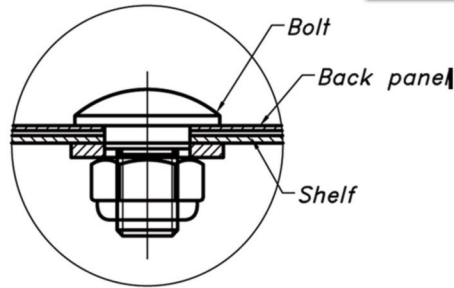

# 20lb Bottle Cage CEC-20-12

12	Square neck bolt		19	Steel
11	Leveller		4	Steel
10	Trellis			Steel thickness 13 Ga
9	Backing			Steel sheet thickness 11 Ga
8	Framed stile - angle bar 2"x2"	4		Steel sheet thickness 11 Ga
7	Puck lock	1		Steel sheet thickness 11 Ga
6	Solid shelf 44w x 30 d	2		Steel galvanned sheet thickness 13 Ga
5	Hook	4		Round bar, Ø0.472"
4	Back panel 44w x 51 13/32 h	1		Steel sheet thickness 21 Ga
3	Top panel 44w x 30 d	1		Steel sheet thickness 21 Ga
2	Sign bar 44w	1		Steel sheet thickness 13 Ga
1	Sheet hinge		3	Steel
ITEM	DESCRIPTION	PART No.	QTY	MATERIAL

Back panel not extend past lowest shelf

Plate Base Leveller  
Quantity: 04 pcs

*B-B*  
Bolt for center back panel  
Quantity: 03 pcs

Toll Free 1-866-737-8900  
www.PostGuard.com

Toll Free 1-800-756-3537  
www.Sureguard.ca