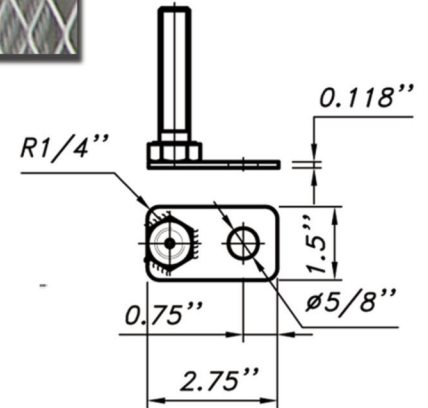

# 20lb Bottle Cage CEC-20-12

12	Square neck bolt		19	Steel
11	Leveller		4	Steel
10	Trellis			Steel thickness 13 Ga
9	Backing			Steel sheet thickness 11 Ga
8	Framed stile - angle bar 2"x2"	4		Steel sheet thickness 11 Ga
7	Puck lock	1		Steel sheet thickness 11 Ga
6	Solid shelf 44w x 30 d	2		Steel galvanned sheet thickness 13 Ga
5	Hook	4		Round bar, Ø0.472"
4	Back panel 44w x 51 13/32 h	1		Steel sheet thickness 21 Ga
3	Top panel 44w x 30 d	1		Steel sheet thickness 21 Ga
2	Sign bar 44w	1		Steel sheet thickness 13 Ga
1	Sheet hinge		3	Steel
ITEM	DESCRIPTION	PART No.	QTY	MATERIAL

Back panel not extend past lowest shelf

Plate Base Leveller  
Quantity: 04 pcs

*B-B*  
Bolt for center back panel  
Quantity: 03 pcs

Toll Free 1-866-737-8900  
www.PostGuard.com

Toll Free 1-800-756-3537  
www.Sureguard.ca