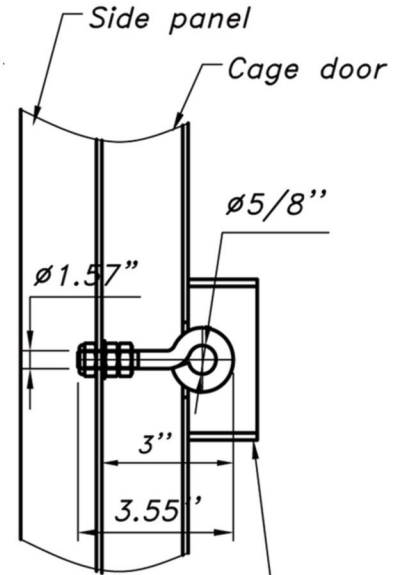

Toll Free 1-866-737-8900
www.PostGuard.com

Toll Free 1-800-756-3537
www.Sureguard.ca

33lb Bottle Cage FCC-33-8

New rack shelf
Quantity: 03 pcs

12	Square neck bolt		22	Steel
11	Leveller		4	Steel
10	Trellis			Steel thickness 13 Ga
9	Backing			Steel sheet thickness 11 Ga
8	Framed stile - angle bar 2"x2"	4		Steel sheet thickness 11 Ga
7	Puck lock		1	Steel sheet thickness 11 Ga
6	Rack shelf		3	Steel bar V, hot dipped galvanned
5	Hook		4	Round bar, Ø0.472"
4	Back panel 30w x51 15/32h		1	Steel sheet thickness 21 Ga
3	Top panel 30w x30d		1	Steel sheet thickness 21 Ga
2	Sign bar 30w		1	Steel sheet thickness 14 Ga
1	Sheet hinge		3	Steel
ITEM	DESCRIPTION	PART No.	QTY	MATERIAL

Back panel not extend past lowest shelf

B-B
Bolt for center back panel
Quantity: 03 pcs

Plate Base Leveller
Quantity: 04 pcs

Toll Free 1-866-737-8900
www.PostGuard.com

Toll Free 1-800-756-3537
www.Sureguard.ca