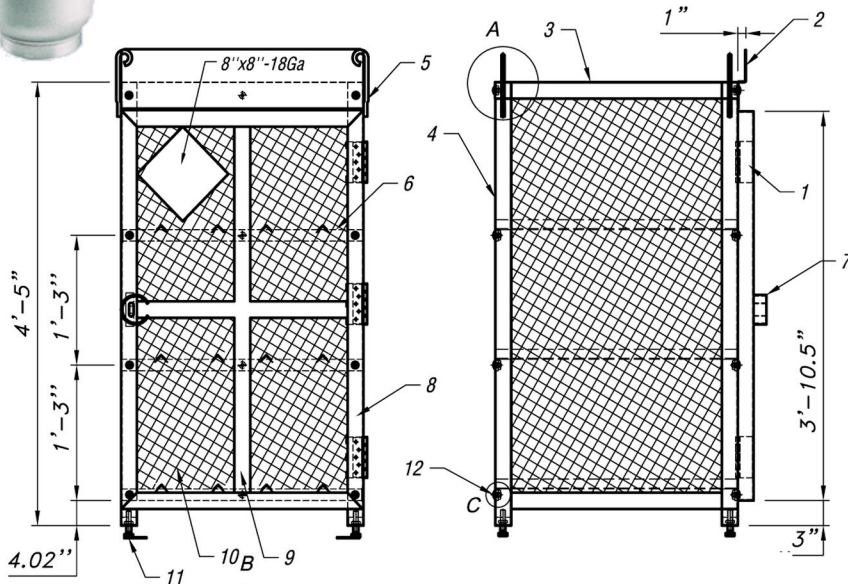

Toll Free 1-866-737-8900
www.PostGuard.com

Toll Free 1-800-756-3537
www.Sureguard.ca

33lb Bottle Cage FCC-33-8

New rack shelf
Quantity: 03 pcs

12	Square neck bolt		22	Steel
11	Leveller		4	Steel
10	Trellis			Steel thickness 13 Ga
9	Backing			Steel sheet thickness 11 Ga
8	Framed stile - angle bar 2"x2"	4		Steel sheet thickness 11 Ga
7	Puck lock		1	Steel sheet thickness 11 Ga
6	Rack shelf		3	Steel bar V, hot dipped galvanned
5	Hook		4	Round bar, Ø0.472"
4	Back panel 30w x51 15/32h		1	Steel sheet thickness 21 Ga
3	Top panel 30w x30d		1	Steel sheet thickness 21 Ga
2	Sign bar 30w		1	Steel sheet thickness 14 Ga
1	Sheet hinge		3	Steel
ITEM	DESCRIPTION	PART No.	QTY	MATERIAL

Back panel not extend past lowest shelf

B-B
Bolt for center back panel
Quantity: 03 pcs

Plate Base Leveller
Quantity: 04 pcs

Toll Free 1-866-737-8900
www.PostGuard.com

Toll Free 1-800-756-3537
www.Sureguard.ca