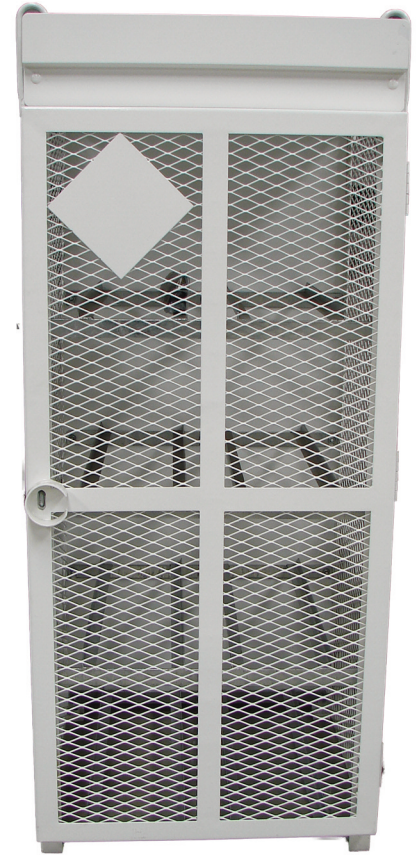

Toll Free 1-866-737-8900
www.PostGuard.com

Toll Free 1-800-756-3537
www.Sureguard.ca

33lb Bottle Cage FCC-33-8

New rack shelf
Quantity: 03 pcs

12	Square neck bolt		22	Steel
11	Leveller		4	Steel
10	Trellis			Steel thickness 13 Ga
9	Backing			Steel sheet thickness 11 Ga
8	Framed stile - angle bar 2"x2"	4		Steel sheet thickness 11 Ga
7	Puck lock		1	Steel sheet thickness 11 Ga
6	Rack shelf		3	Steel bar V, hot dipped galvanned
5	Hook		4	Round bar, Ø0.472"
4	Back panel 30w x51 15/32h		1	Steel sheet thickness 21 Ga
3	Top panel 30w x30d		1	Steel sheet thickness 21 Ga
2	Sign bar 30w		1	Steel sheet thickness 14 Ga
1	Sheet hinge		3	Steel
ITEM	DESCRIPTION	PART No.	QTY	MATERIAL

Back panel not extend past lowest shelf

B-B
Bolt for center back panel
Quantity: 03 pcs

Plate Base Leveller
Quantity: 04 pcs

Toll Free 1-866-737-8900
www.PostGuard.com

Toll Free 1-800-756-3537
www.Sureguard.ca