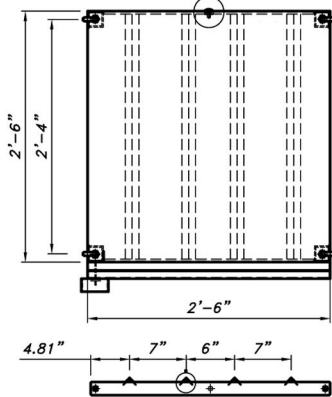

Toll Free 1-866-737-8900
www.PostGuard.com

Toll Free 1-800-756-3537
www.Sureguard.ca

33lb Bottle Cage FCC-33-8

New rack shelf
Quantity: 03 pcs

12	Square neck bolt		22	Steel
11	Leveller		4	Steel
10	Trellis			Steel thickness 13 Ga
9	Backing			Steel sheet thickness 11 Ga
8	Framed stile - angle bar 2"x2"	4		Steel sheet thickness 11 Ga
7	Puck lock		1	Steel sheet thickness 11 Ga
6	Rack shelf		3	Steel bar V, hot dipped galvanned
5	Hook		4	Round bar, Ø0.472"
4	Back panel 30w x51 15/32h		1	Steel sheet thickness 21 Ga
3	Top panel 30w x30d		1	Steel sheet thickness 21 Ga
2	Sign bar 30w		1	Steel sheet thickness 14 Ga
1	Sheet hinge		3	Steel
ITEM	DESCRIPTION	PART No.	QTY	MATERIAL

Back panel not extend past lowest shelf

B-B
Bolt for center back panel
Quantity: 03 pcs

Plate Base Leveller
Quantity: 04 pcs

Toll Free 1-866-737-8900
www.PostGuard.com

Toll Free 1-800-756-3537
www.Sureguard.ca