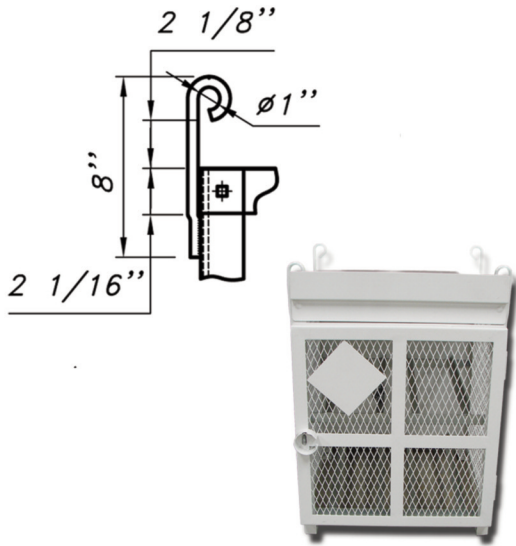

Toll Free 1-866-737-8900
www.PostGuard.com

Toll Free 1-800-756-3537
www.Sureguard.ca

33lb Bottle Cage FCC-33-8

New rack shelf
Quantity: 03 pcs

12	Square neck bolt		22	Steel
11	Leveller		4	Steel
10	Trellis			Steel thickness 13 Ga
9	Backing			Steel sheet thickness 11 Ga
8	Framed stile - angle bar 2"x2"	4		Steel sheet thickness 11 Ga
7	Puck lock		1	Steel sheet thickness 11 Ga
6	Rack shelf		3	Steel bar V, hot dipped galvanned
5	Hook		4	Round bar, Ø0.472"
4	Back panel 30w x51 15/32h		1	Steel sheet thickness 21 Ga
3	Top panel 30w x30d		1	Steel sheet thickness 21 Ga
2	Sign bar 30w		1	Steel sheet thickness 14 Ga
1	Sheet hinge		3	Steel
ITEM	DESCRIPTION	PART No.	QTY	MATERIAL

Back panel not extend past lowest shelf

B-B
Bolt for center back panel
Quantity: 03 pcs

Plate Base Leveller
Quantity: 04 pcs

Toll Free 1-866-737-8900
www.PostGuard.com

Toll Free 1-800-756-3537
www.Sureguard.ca