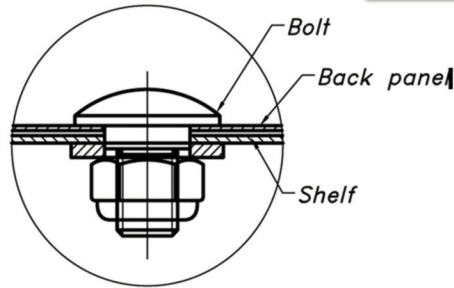

Back panel not extend past lowest shelf

B-B
Bolt for center back panel
Quantity: 03 pcs

Plate Base Leveller
Quantity: 04 pcs

Toll Free 1-866-737-8900
www.PostGuard.com

Toll Free 1-800-756-3537
www.Sureguard.ca