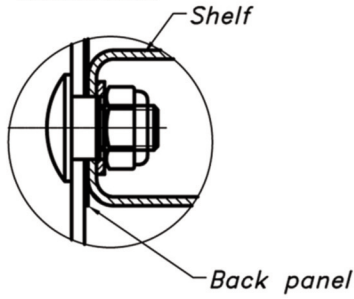

Toll Free 1-866-737-8900
www.PostGuard.com

Toll Free 1-800-756-3537
www.Sureguard.ca

33lb Bottle Cage FCC-33-8

New rack shelf
Quantity: 03 pcs

12	Square neck bolt		22	Steel
11	Leveller		4	Steel
10	Trellis			Steel thickness 13 Ga
9	Backing			Steel sheet thickness 11 Ga
8	Framed stile - angle bar 2"x2"	4		Steel sheet thickness 11 Ga
7	Puck lock		1	Steel sheet thickness 11 Ga
6	Rack shelf		3	Steel bar V, hot dipped galvanned
5	Hook		4	Round bar, Ø0.472"
4	Back panel 30w x51 15/32h		1	Steel sheet thickness 21 Ga
3	Top panel 30w x30d		1	Steel sheet thickness 21 Ga
2	Sign bar 30w		1	Steel sheet thickness 14 Ga
1	Sheet hinge		3	Steel
ITEM	DESCRIPTION	PART No.	QTY	MATERIAL

Back panel not extend past lowest shelf

B-B
Bolt for center back panel
Quantity: 03 pcs

Plate Base Leveller
Quantity: 04 pcs

Toll Free 1-866-737-8900
www.PostGuard.com

Toll Free 1-800-756-3537
www.Sureguard.ca