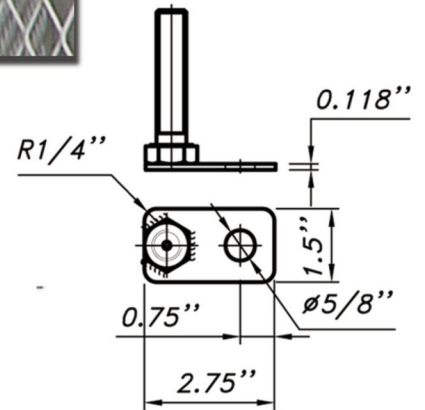

Toll Free 1-866-737-8900
www.PostGuard.com

Toll Free 1-800-756-3537
www.Sureguard.ca

33lb Bottle Cage FCC-33-8

New rack shelf
Quantity: 03 pcs

12	Square neck bolt		22	Steel
11	Leveller		4	Steel
10	Trellis			Steel thickness 13 Ga
9	Backing			Steel sheet thickness 11 Ga
8	Framed stile - angle bar 2"x2"	4		Steel sheet thickness 11 Ga
7	Puck lock		1	Steel sheet thickness 11 Ga
6	Rack shelf		3	Steel bar V, hot dipped galvanned
5	Hook		4	Round bar, Ø0.472"
4	Back panel 30w x51 15/32h		1	Steel sheet thickness 21 Ga
3	Top panel 30w x30d		1	Steel sheet thickness 21 Ga
2	Sign bar 30w		1	Steel sheet thickness 14 Ga
1	Sheet hinge		3	Steel
ITEM	DESCRIPTION	PART No.	QTY	MATERIAL

Back panel not extend past lowest shelf

B-B
Bolt for center back panel
Quantity: 03 pcs

Plate Base Leveller
Quantity: 04 pcs

Toll Free 1-866-737-8900
www.PostGuard.com

Toll Free 1-800-756-3537
www.Sureguard.ca